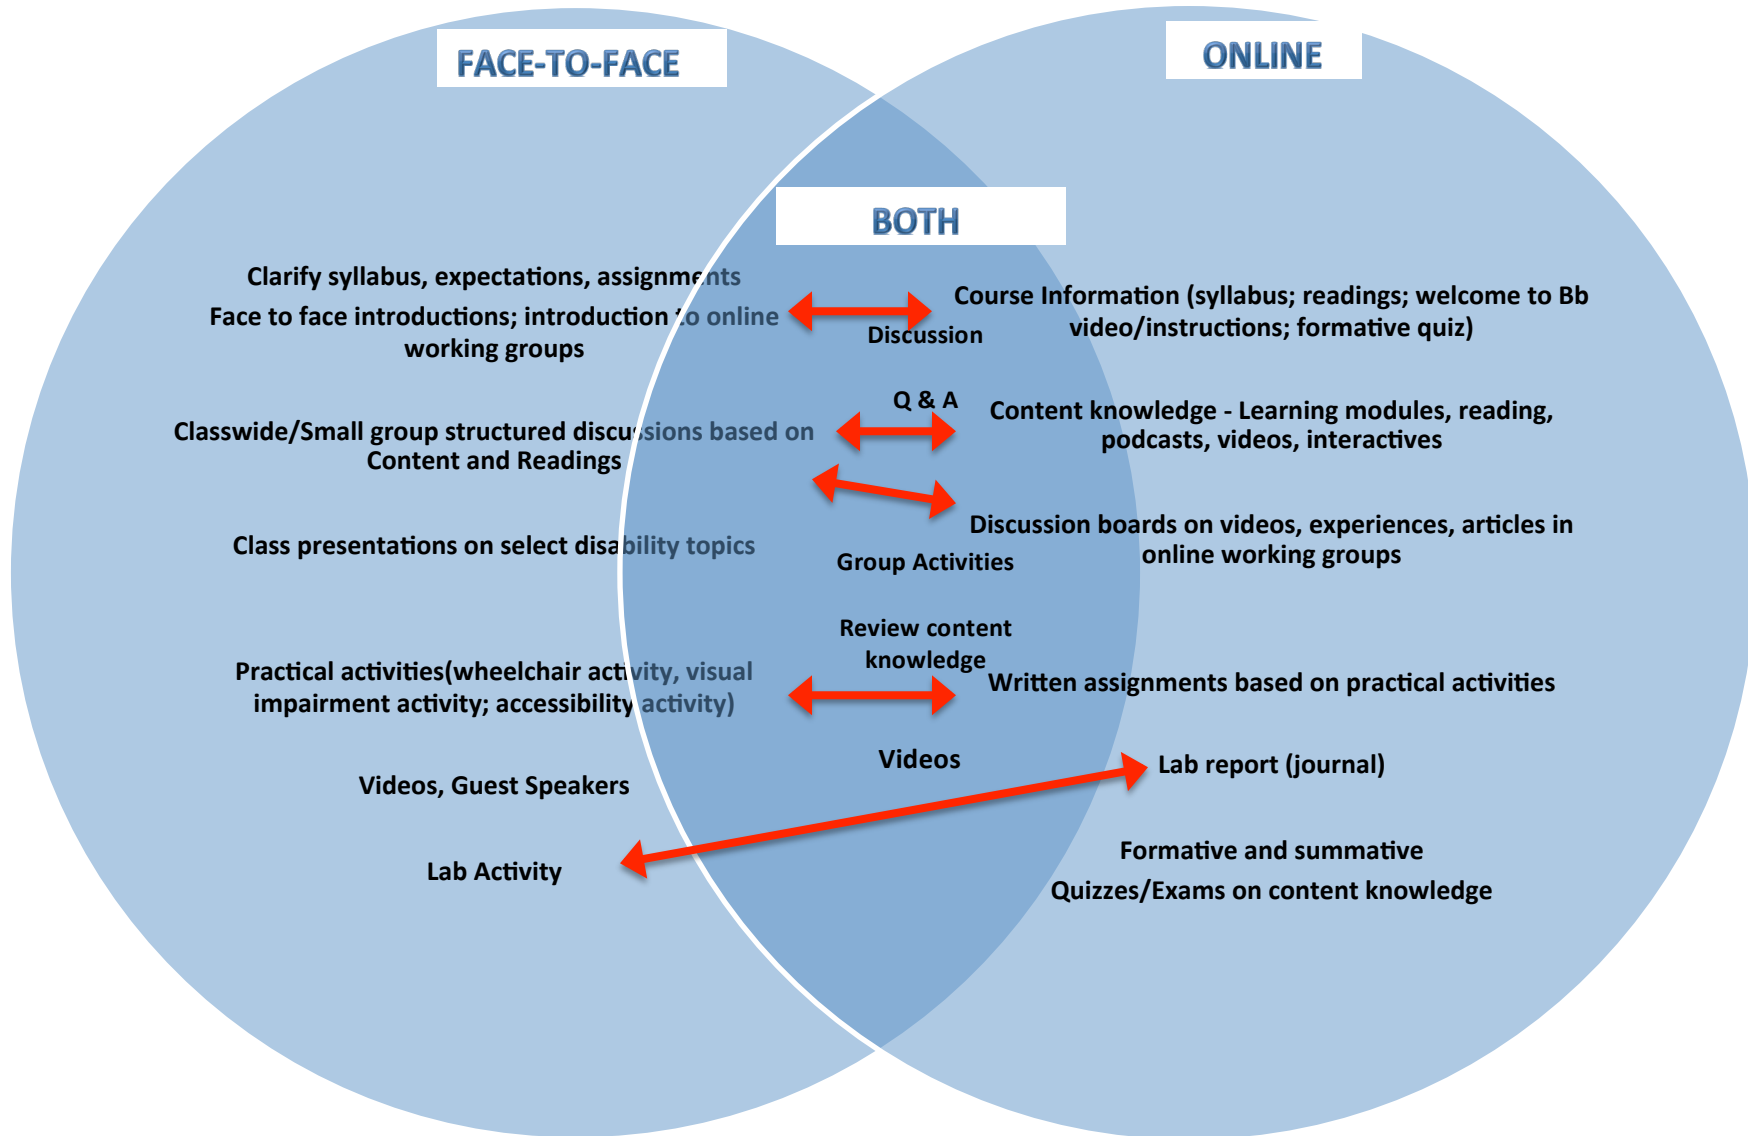

Blended Learning Mix Map

Blank Mix Map adapted from UCF Blended Learning Toolkit by Cub Kahn, OSU Center for Teaching & Learning, 2012

This Blended Learning Mix Map is part of the [Blended Learning Toolkit](#) prepared by the [University of Central Florida](#) (UCF) and the [American Association of State Colleges and Universities](#) (AASCU) with funding from the [Next Generation Learning Challenges](#) (NGLC). It is provided as an open educational resource under a [Creative Commons Attribution-NonCommercial-ShareAlike 3.0 Unported License](#).